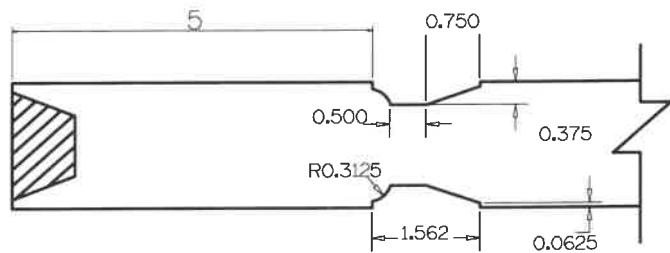

SL4050	A	B	C	D	E	F	G	H
4-0 THRU 2-6	5"	5"	9"	5"	VARIES	24 1/2"	3	VARIES
2-4 THRU 2-0	4"	5"	9"	5"	VARIES	24 1/2"	2	VARIES

**Timberland**  
CUSTOM DOORS FOR A LIFETIME OF OPENINGS

Detail: STILELINE SL4050