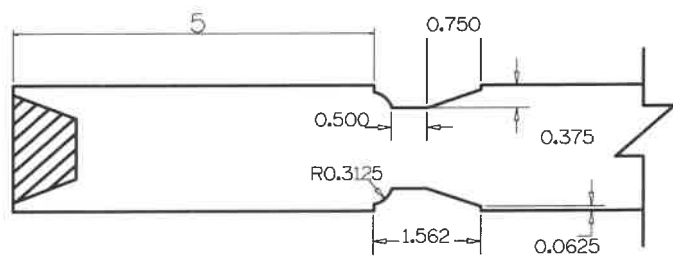

SL4040	A	B	C	D	E	F	G	H
4-0 THRU 2-6	5"	5"	9"	5"	VARIES	24 1/2"	3	VARIES
2-4 THRU 2-0	4"	5"	9"	5"	VARIES	24 1/2"	2	VARIES

Timberland
CUSTOM DOORS FOR A LIFETIME OF OPENINGS

Detail: STILELINE SL4040

Date: 8/11/22