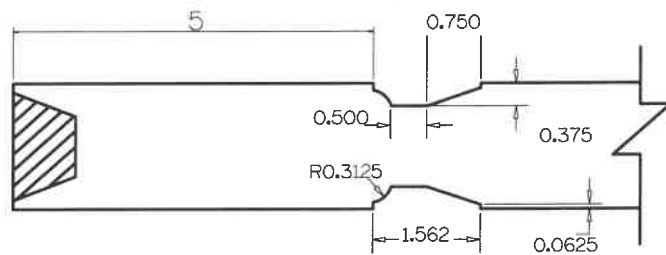

SL4030	A	B	C	D	E	F	G	H
4-0 THRU 2-6	5"	5"	9"	5"	VARIES	24 1/2"	3	VARIES
2-4 THRU 2-0	4"	5"	9"	5"	VARIES	24 1/2"	2	VARIES

Timberland
CUSTOM DOORS FOR A LIFETIME OF OPENINGS

Detail: STILELINE SL4030

Date: 8/11/22