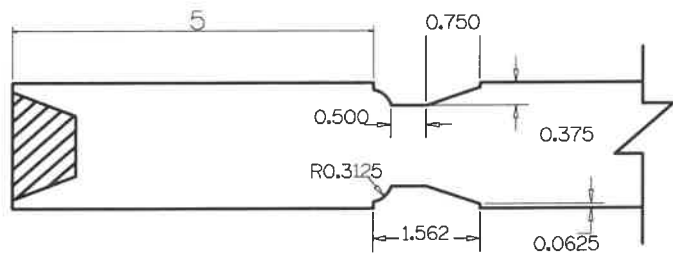

SL4020	A	B	C	D	E	F	G	H
4-0 THRU 2-6	5"	5"	9"	5"	VARIES	24 1/2"	3	VARIES
2-4 THRU 2-0	4"	5"	9"	5"	VARIES	24 1/2"	2	VARIES

Timberland
 CUSTOM DOORS FOR A LIFETIME OF OPENINGS

Detail: STILELINE SL4020

Date: 8/11/22