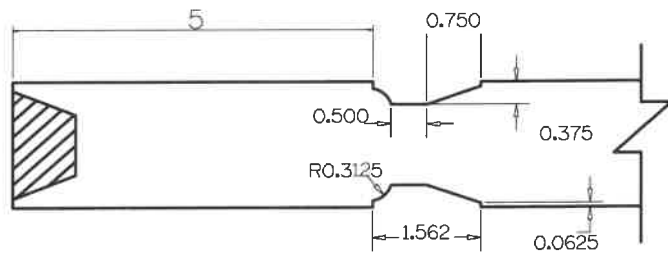

SL4010	A	B	C	D	E	F	G	H
4-0 THRU 2-6	5"	5"	9"	5"	VARIES	24 1/2"	3	VARIES
2-4 THRU 2-0	4"	5"	9"	5"	VARIES	24 1/2"	2	VARIES

Timberland
CUSTOM DOORS FOR A LIFETIME OF OPENINGS

Detail: STILELINE SL4010

Date: 8/11/22