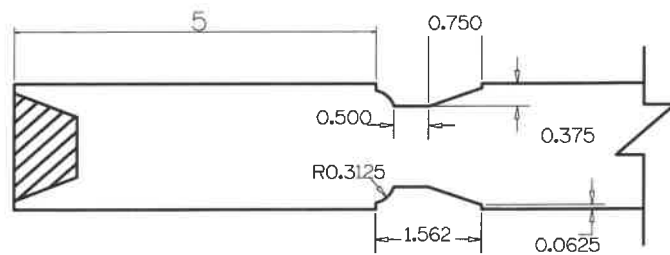

SL339C	A	B	C	D	E	F	G
4-0 THRU 2-0	5"	5"	9"	5"	24 1/2"	VARIES	VARIES
1-10 THRU 1-4	4"	5"	9"	5"	24 1/2"	VARIES	VARIES
1-2	3"	5"	9"	5"	24 1/2"	VARIES	VARIES
1-0	2"	5"	9"	5"	24 1/2"	VARIES	VARIES

Timberland
CUSTOM DOORS FOR A LIFETIME OF OPENINGS