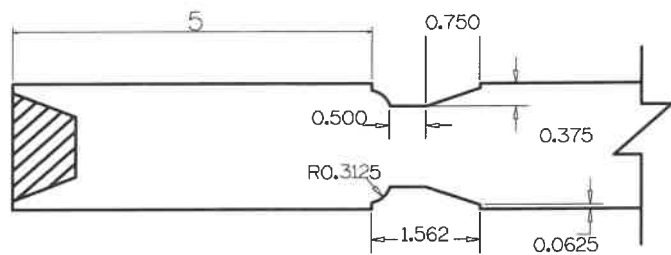

SL3230	A	B	C	D	E	F	G
4-0 THRU 2-0	5"	5"	9"	5"	VARIES	24 1/2	VARIES
1-10 THRU 1-4	4"	5"	9"	5"	VARIES	24 1/2	VARIES
1-2	3"	5"	9"	5"	VARIES	24 1/2	VARIES
1-0	2"	5"	9"	5"	VARIES	24 1/2	VARIES

Timberland
CUSTOM DOORS FOR A LIFETIME OF OPENINGS