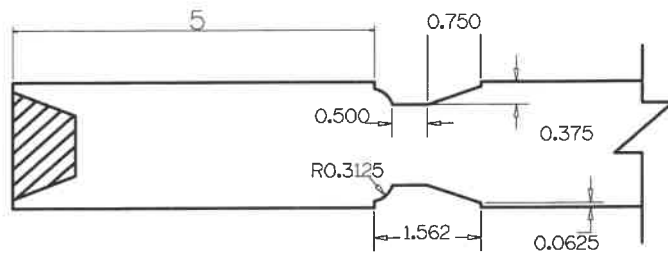

SL3220	A	B	C	D	E	F	G
4-0 THRU 2-0	5"	5"	9"	5"	VARIES	24 1/2	VARIES
1-10 THRU 1-4	4"	5"	9"	5"	VARIES	24 1/2	VARIES
1-2	3"	5"	9"	5"	VARIES	24 1/2	VARIES
1-0	2"	5"	9"	5"	VARIES	24 1/2	VARIES

Timberland
CUSTOM DOORS FOR A LIFETIME OF OPENINGS