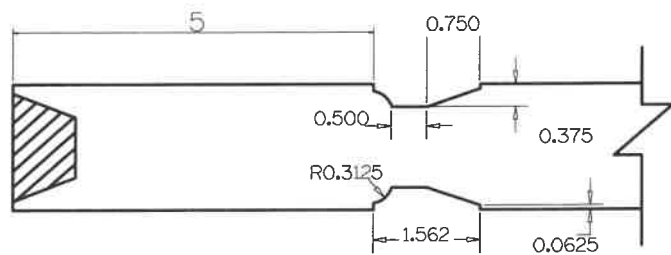

SL3200	A	B	C	D	E	F	G
4-0 THRU 2-0	5"	5"	9"	5"	VARIES	24 1/2	VARIES
1-10 THRU 1-4	4"	5"	9"	5"	VARIES	24 1/2	VARIES
1-2	3"	5"	9"	5"	VARIES	24 1/2	VARIES
1-0	2"	5"	9"	5"	VARIES	24 1/2	VARIES

**Timberland**  
CUSTOM DOORS FOR A LIFETIME OF OPENINGS