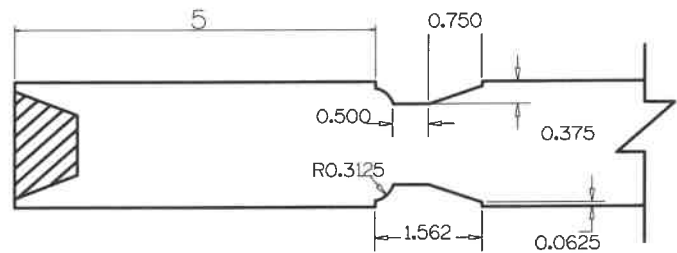

SL3180	A	B	C	D	E	F	G
4-0 THRU 2-0	5"	5"	9"	5"	VARIES	VARIES	14 1/2
1-10 THRU 1-4	4"	5"	9"	5"	VARIES	VARIES	14 1/2
1-2	3"	5"	9"	5"	VARIES	VARIES	14 1/2
1-0	2"	5"	9"	5"	VARIES	VARIES	14 1/2

Timberland
CUSTOM DOORS FOR A LIFETIME OF OPENINGS