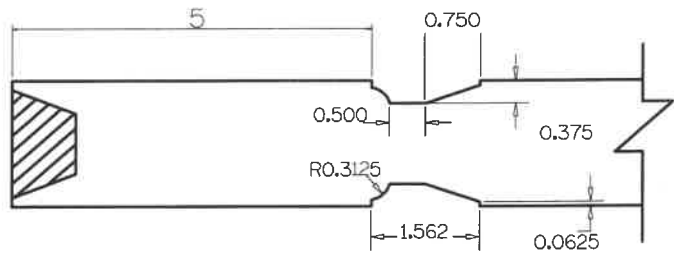

SL3100	A	B	C	D	E
4-0 THRU 2-0	5"	5"	9"	3"	VARIES
1-10 THRU 1-4	4"	5"	9"	3"	VARIES
1-2	3"	5"	9"	3"	VARIES
1-0	2"	5"	9"	3"	VARIES

Timberland
CUSTOM DOORS FOR A LIFETIME OF OPENINGS

Detail: STILELINE SL3100