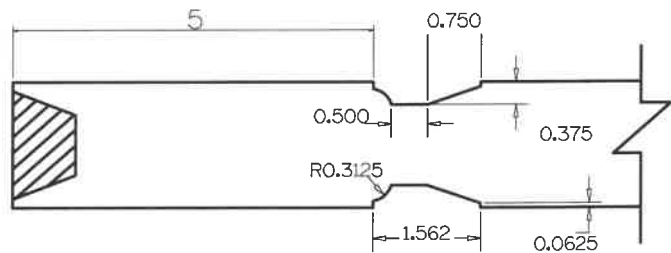

SL3080	A	B	C	D	E	F
4-0 THRU 2-6	5"	5"	9"	VARIABLES	VARIABLES	3
2-4 THRU 2-0	4"	5"	9"	VARIABLES	VARIABLES	2

**Timberland**  
CUSTOM DOORS FOR A LIFETIME OF OPENINGS

Detail: STILELINE SL3080

Date: 8/11/22

Customer: