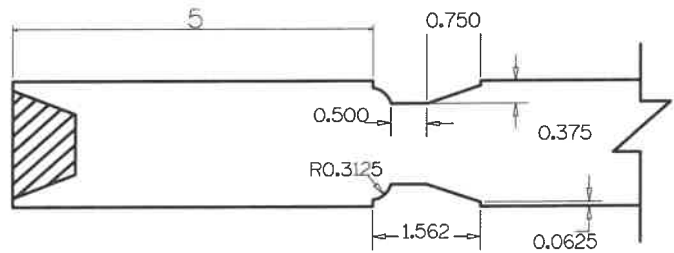

SL3060	A	B	C	D	E	F	G
4-0 THRU 2-0	5"	5"	9"	3"	VARIES	10 1/2"	18 3/4"
1-10 THRU 1-4	4"	5"	9"	3"	VARIES	10 1/2"	18 3/4"
1-2	3"	5"	9"	3"	VARIES	10 1/2"	18 3/4"
1-0	2"	5"	9"	3"	VARIES	10 1/2"	18 3/4"

Timberland
CUSTOM DOORS FOR A LIFETIME OF OPENINGS