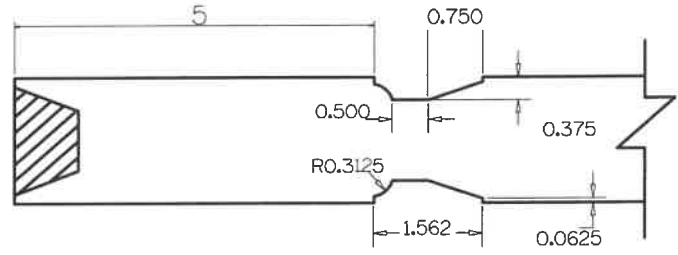

SL3020	A	B	C	D	E	F	G
4-0 THRU 2-0	5"	5"	9"	3"	VARIES	10 1/2"	18 3/4"
1-10 THRU 1-4	4"	5"	9"	3"	VARIES	10 1/2"	18 3/4"
1-2	3"	5"	9"	3"	VARIES	10 1/2"	18 3/4"
1-0	2"	5"	9"	3"	VARIES	10 1/2"	18 3/4"

Timberland
CUSTOM DOORS FOR A LIFETIME OF OPENINGS