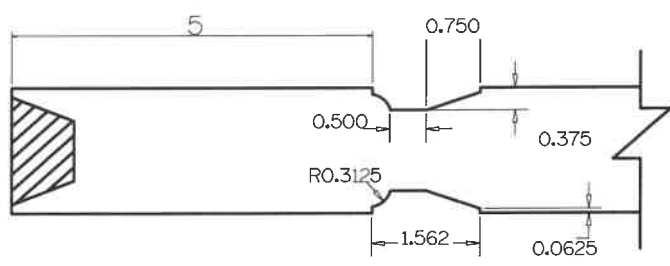

SL3010	A	B	C	D	E	F	G
4-0 THRU 2-0	5"	5"	9"	3"	VARIES	10 1/2"	18 3/4"
1-10 THRU 1-4	4"	5"	9"	3"	VARIES	10 1/2"	18 3/4"
1-2	3"	5"	9"	3"	VARIES	10 1/2"	18 3/4"
1-0	2"	5"	9"	3"	VARIES	10 1/2"	18 3/4"

**Timberland**  
 CUSTOM DOORS FOR A LIFETIME OF OPENINGS