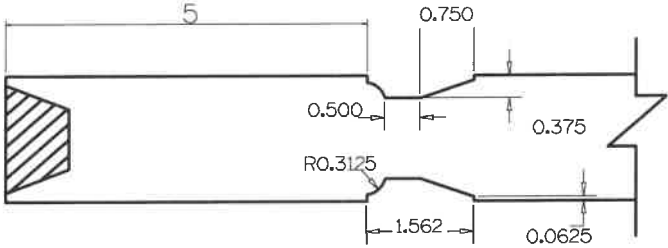

SL2210	A	B	C	D	E	F
4-0 THRU 2-6	5"	5"	9"	VARIABLES	VARIABLES	3
2-4 THRU 2-0	4"	5"	9"	VARIABLES	VARIABLES	2

Timberland
 CUSTOM DOORS FOR A LIFETIME OF OPENINGS

Detail: STILELINE SL2210

Date: 8/11/22

Customer: