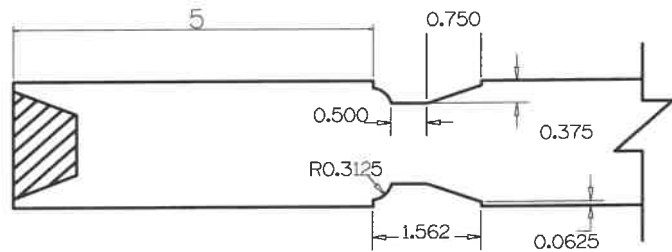

SL2200	A	B	C	D	E	F
4-0 THRU 2-6	5"	5"	9"	VARIABLES	VARIABLES	3
2-4 THRU 2-0	4"	5"	9"	VARIABLES	VARIABLES	2

Timberland
CUSTOM DOORS FOR A LIFETIME OF OPENINGS

Detail: STILELINE SL2200

Date: 8/11/22

Customer: