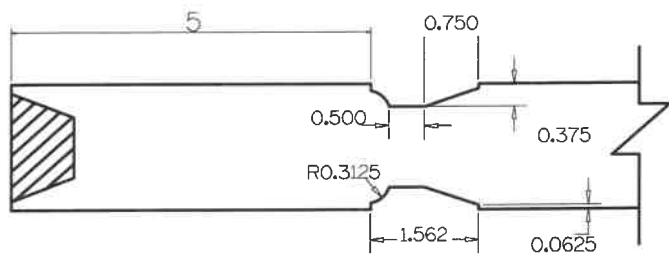

SL2110	A	B	C	D	E	F
4-0 THRU 2-0	5"	5"	9"	7"	VARIES	23 1/2"
1-10 THRU 1-4	4"	5"	9"	7"	VARIES	23 1/2"
1-2	3"	5"	9"	7"	VARIES	23 1/2"
1-0	2"	5"	9"	7"	VARIES	23 1/2"

Timberland
CUSTOM DOORS FOR A LIFETIME OF OPENINGS