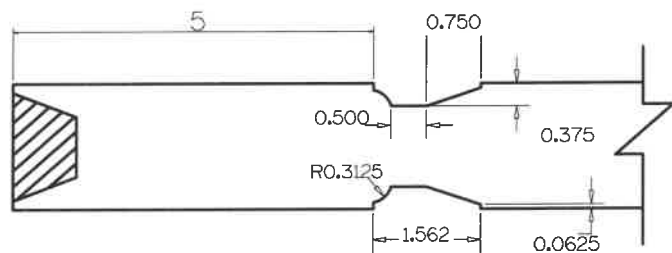

SL2100	A	B	C	D	E	F
4-0 THRU 2-0	5"	5"	9"	5"	VARIES	24 1/2"
1-10 THRU 1-4	4"	5"	9"	5"	VARIES	24 1/2"
1-2	3"	5"	9"	5"	VARIES	24 1/2"
1-0	2"	5"	9"	5"	VARIES	24 1/2"

**Timberland**  
CUSTOM DOORS FOR A LIFETIME OF OPENINGS