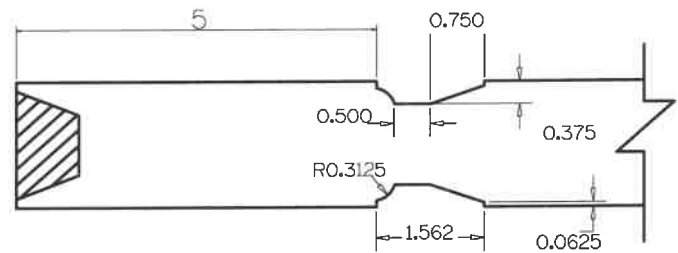

SL2090	A	B	C	D	E	F
4-0 THRU 2-0	5"	5"	9"	5"	VARIES	24 1/2"
1-10 THRU 1-4	4"	5"	9"	5"	VARIES	24 1/2"
1-2	3"	5"	9"	5"	VARIES	24 1/2"
1-0	2"	5"	9"	5"	VARIES	24 1/2"

**Timberland**  
CUSTOM DOORS FOR A LIFETIME OF OPENINGS