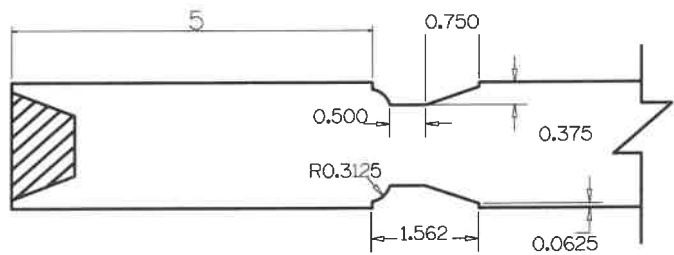

SL2080	A	B	C	D	E	F
4-0 THRU 2-0	5"	5"	9"	5"	VARIES	24 1/2"
1-10 THRU 1-4	4"	5"	9"	5"	VARIES	24 1/2"
1-2	3"	5"	9"	5"	VARIES	24 1/2"
1-0	2"	5"	9"	5"	VARIES	24 1/2"

**Timberland**  
CUSTOM DOORS FOR A LIFETIME OF OPENINGS