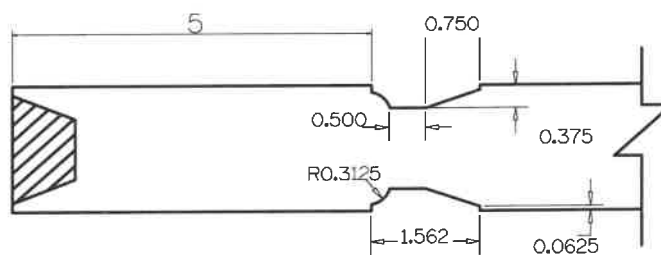

SL2050	A	B	C	D	E	F
4-0 THRU 2-0	5"	5"	9"	5"	VARIES	24 1/2"
1-10 THRU 1-4	4"	5"	9"	5"	VARIES	24 1/2"
1-2	3"	5"	9"	5"	VARIES	24 1/2"
1-0	2"	5"	9"	5"	VARIES	24 1/2"

**Timberland**

CUSTOM DOORS FOR A LIFETIME OF OPENINGS