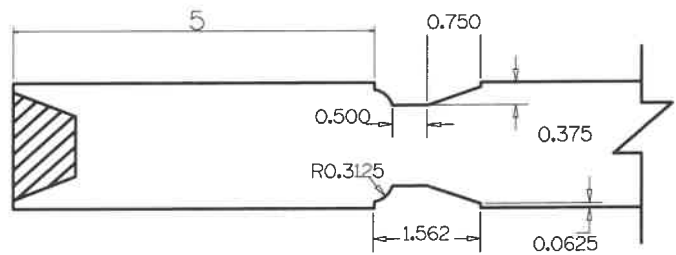

SL1090	A	B	C
4-0 THRU 2-0	5"	5"	9"
1-10 THRU 1-4	4"	5"	9"
1-2	3"	5"	9"
1-0	2"	5"	9"

Timberland
 CUSTOM DOORS FOR A LIFETIME OF OPENINGS

Detail: STILELINE SL1090

Date: 8/11/22

Customer:

DWG#

By: IMN