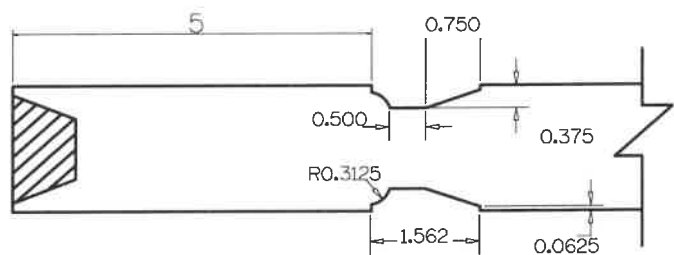

SL1080	A	B	C
4-0 THRU 2-0	5"	5"	9"
1-10 THRU 1-4	4"	5"	9"
1-2	3"	5"	9"
1-0	2"	5"	9"

Timberland
 CUSTOM DOORS FOR A LIFETIME OF OPENINGS

Detail: STILELINE SL1080

Date: 8/11/22

Customer:

DWG#

By: IMN