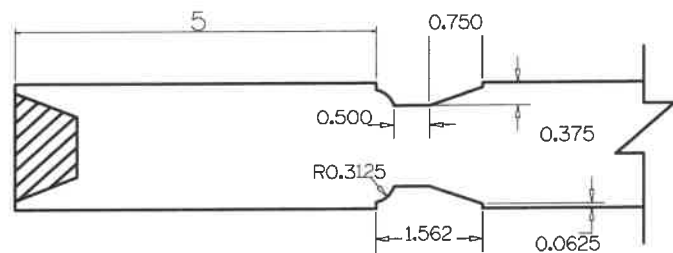

SL1070	A	B	C
4-0 THRU 2-0	5"	5"	9"
1-10 THRU 1-4	4"	5"	9"
1-2	3"	5"	9"
1-0	2"	5"	9"

Timberland
CUSTOM DOORS FOR A LIFETIME OF OPENINGS

Detail: STILELINE SL1070

Date: 8/11/22

Customer:

DWG#

By: IMN