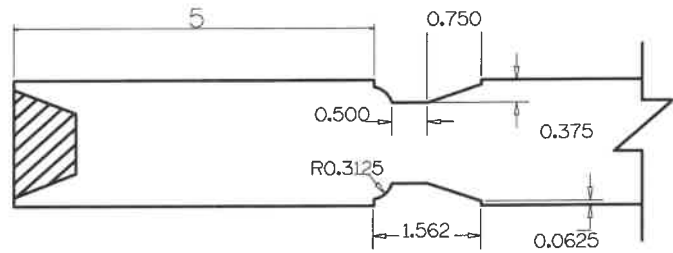

SL1050	A	B	C
4-0 THRU 2-0	5"	5"	9"
1-10 THRU 1-4	4"	5"	9"
1-2	3"	5"	9"
1-0	2"	5"	9"

**Timberland**  
 CUSTOM DOORS FOR A LIFETIME OF OPENINGS

Detail: STILELINE SL1050

Date: 8/11/22

Customer:

DWG#

By: IMN