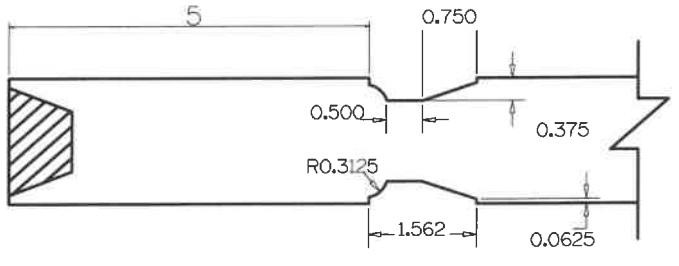

SL1040	A	B	C
4-0 THRU 2-0	5"	5"	9"
1-10 THRU 1-4	4"	5"	9"
1-2	3"	5"	9"
1-0	2"	5"	9"

**Timberland**  
 CUSTOM DOORS FOR A LIFETIME OF OPENINGS

Detail: STILELINE SL1040		Date: 8/11/22	
Customer:		DWG#	By: iMN