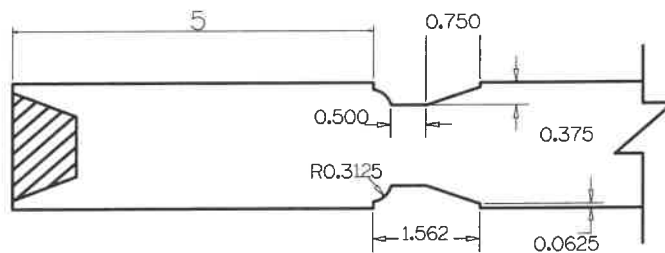

SL1020	A	B	C
4-0 THRU 2-0	5"	5"	9"
1-10 THRU 1-4	4"	5"	9"
1-2	3"	5"	9"
1-0	2"	5"	9"

Timberland

CUSTOM DOORS FOR A LIFETIME OF OPENINGS

Detail: STILELINE SL1020

Date: 8/11/22

Customer:

DWG#

By: IMN