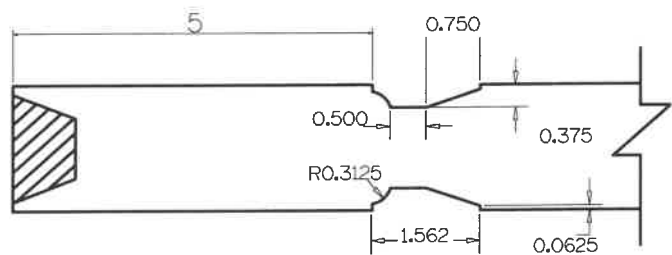

SL1010	A	B	C
4-0 THRU 2-0	5"	5"	9"
1-10 THRU 1-4	4"	5"	9"
1-2	3"	5"	9"
1-0	2"	5"	9"

Timberland
 CUSTOM DOORS FOR A LIFETIME OF OPENINGS

Detail: STILELINE SL1010

Date: 8/11/22

Customer:

DWG#

By: IMN