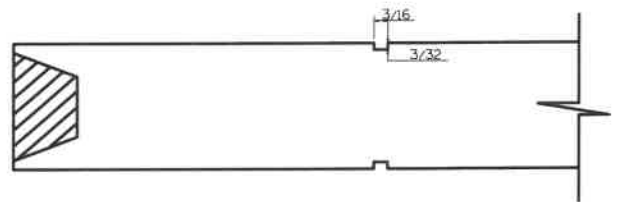

SE4100	A	B	C	D
4-0 THRU 2-0	8"	3/16"	VARIABLE	9"
1-10 THRU 1-4	4"	3/16"	VARIABLE	9"
1-2	3"	3/16"	VARIABLE	9"
1-0	2"	3/16"	VARIABLE	9"

Timberland
 CUSTOM DOORS FOR A LIFETIME OF OPENINGS

Detail: STILELINE SE4100