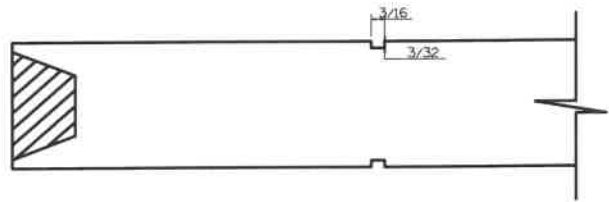

SE4010	A	B	C
4-0 THRU 2-0	5"	3"	9"
1-10 THRU 1-4	4"	3"	9"
1-2	3"	3"	9"
1-0	2"	3"	9"

Timberland
 CUSTOM DOORS FOR A LIFETIME OF OPENINGS

Detail: STILELINE SE4010

Date: 8/11/22

Customer:

DWG#

By: IMN