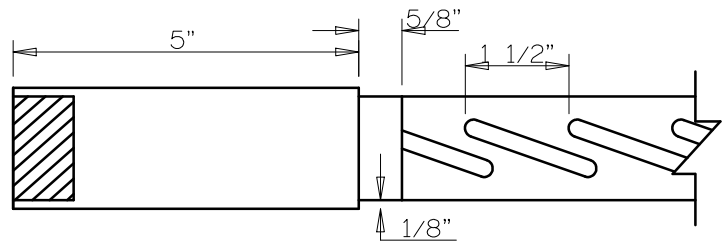

SL6010	A	B	C	D	E	F	G	H
4-0 THRU 2-6	5"	5"	9"	3"	VARIABLES	12"	24 1/2"	5"
2-4 THRU 2-0	4"	5"	9"	2"	VARIABLES	12"	24 1/2"	5"

Timberland
CUSTOM DOORS FOR A LIFETIME OF OPENINGS

Detail: STILELINE SL6010 4-PNL/LVR MODIFIED