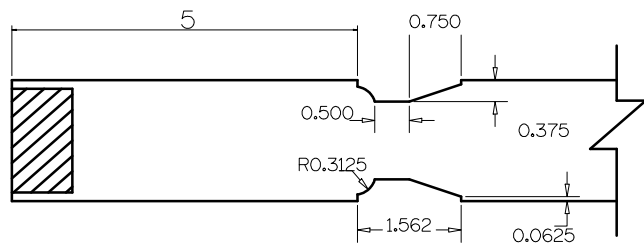

SL6010	A	B	C	D	E	F	G	H
4-0 THRU 2-6	5"	5"	9"	3"	VARIABLES	12"	24 1/2"	5"
2-4 THRU 2-0	4"	5"	9"	2"	VARIABLES	12"	24 1/2"	5"

Timberland
CUSTOM DOORS FOR A LIFETIME OF OPENINGS

Detail: STILELINE SL6010 4-PNL/LVR MODIFIED