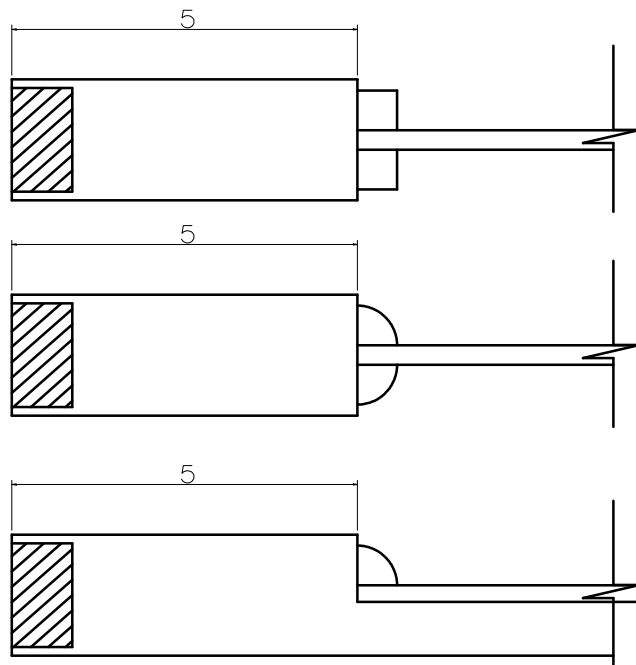

SL5100 GLASS	A	B	C	D	E
4-0 THRU 2-0	5"	5"	9"	3"	VARIES
1-10 THRU 1-4	4"	5"	9"	3"	VARIES
1-2	3"	5"	9"	3"	VARIES
1-0	2"	5"	9"	3"	VARIES

**Timberland**  
**CUSTOM DOORS FOR A LIFETIME OF OPENINGS**

Detail: STILELINE SL5100 GLASS / MIRROR