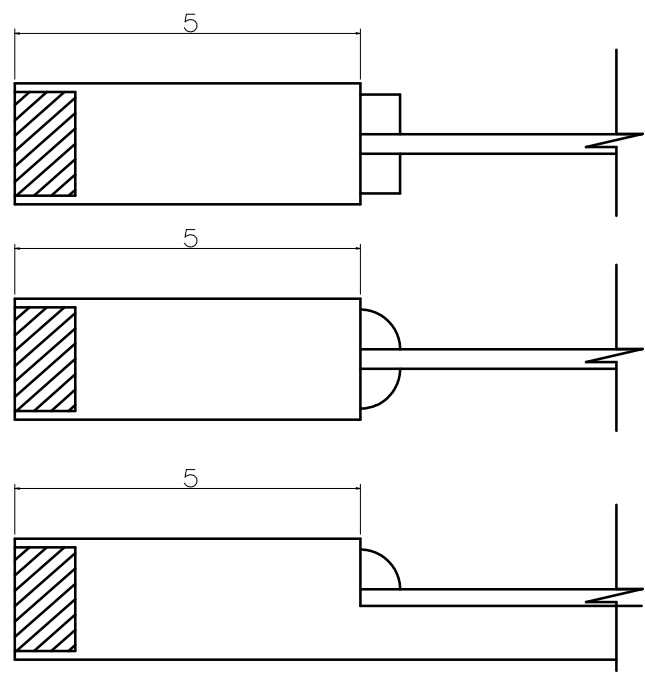

SL4100	A	B	C	D	E
4-0 THRU 2-0	5"	5"	9"	3"	VARIABLE
1-10 THRU 1-4	4"	5"	9"	3"	VARIABLE
1-2	3"	5"	9"	3"	VARIABLE
1-0	2"	5"	9"	3"	VARIABLE

**Timberland**  
**CUSTOM DOORS FOR A LIFETIME OF OPENINGS**

Detail: STILELINE SL4100