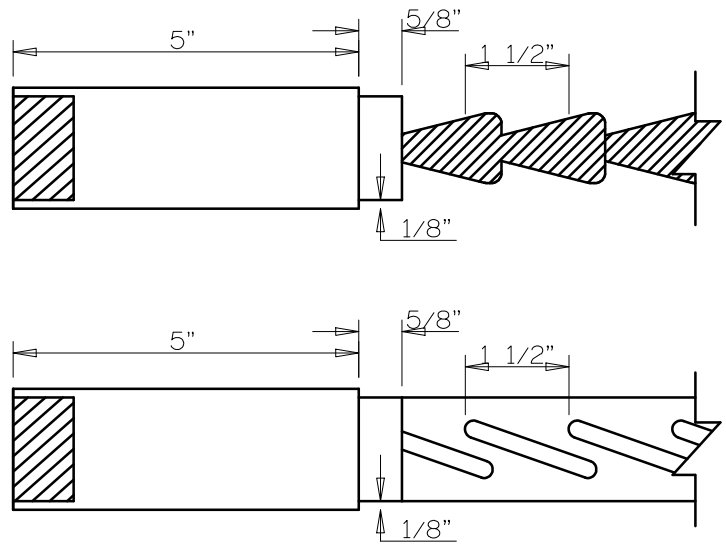

SL4100	A	B	C	D	E
4-0 THRU 2-0	5"	5"	9"	3"	VARIES
1-10 THRU 1-4	4"	5"	9"	3"	VARIES
1-2	3"	5"	9"	3"	VARIES
1-0	2"	5"	9"	3"	VARIES

**Timberland**  
CUSTOM DOORS FOR A LIFETIME OF OPENINGS

Detail: STILELINE SL4100 2" LVR