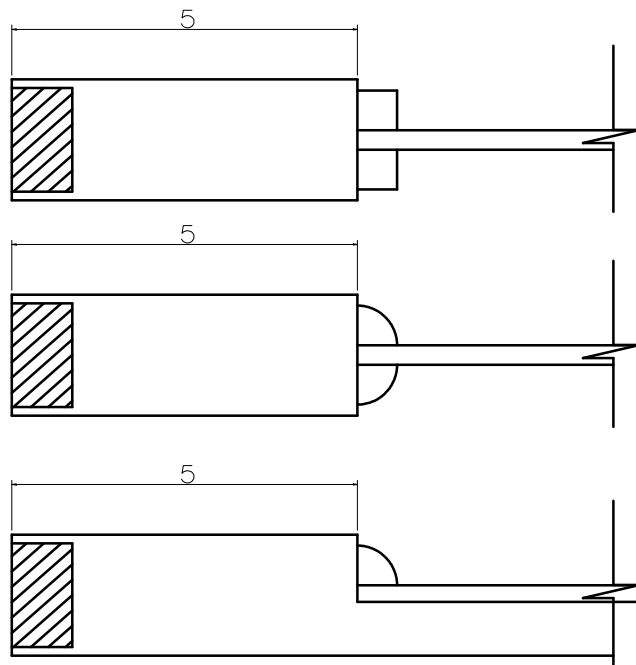

SL3100	A	B	C	D	E
4-0 THRU 2-0	5"	5"	9"	3"	VARIES
1-10 THRU 1-4	4"	5"	9"	3"	VARIES
1-2	3"	5"	9"	3"	VARIES
1-0	2"	5"	9"	3"	VARIES

**Timberland**  
CUSTOM DOORS FOR A LIFETIME OF OPENINGS

Detail: STILELINE SL3100 3-LITE / MIRROR