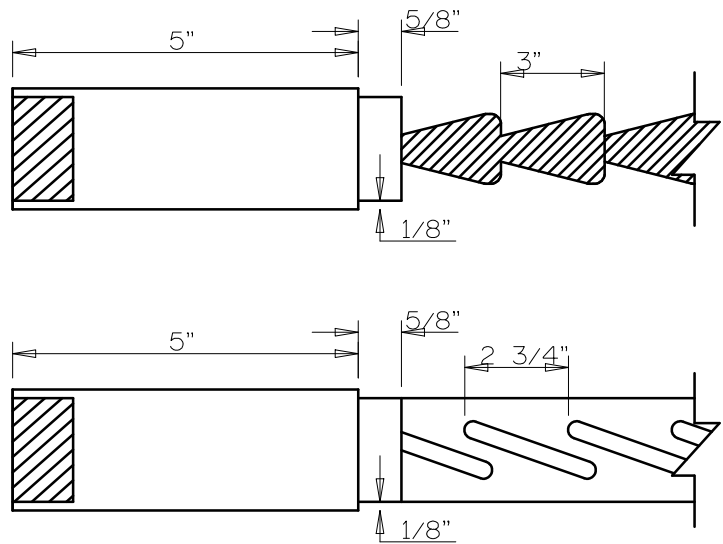

SL3010	A	B	C	D	E	F	G
4-0 THRU 2-0	5"	5"	9"	3"	VARIES	10 1/2"	18 3/4"
1-10 THRU 1-4	4"	5"	9"	3"	VARIES	10 1/2"	18 3/4"
1-2	3"	5"	9"	3"	VARIES	10 1/2"	18 3/4"
1-0	2"	5"	9"	3"	VARIES	10 1/2"	18 3/4"

**Timberland**  
CUSTOM DOORS FOR A LIFETIME OF OPENINGS

Detail: SL3010 3" LVR

Date: 5/9/19

Customer:

DWG#

By: C J B