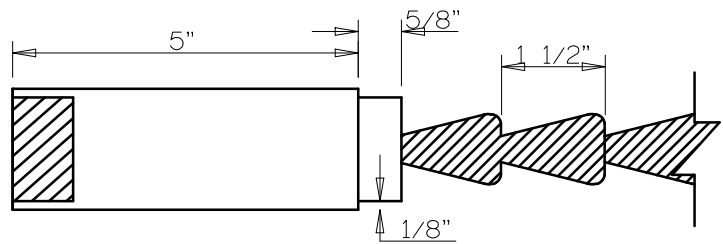

SL3010	A	B	C	D	E	F	G
4-0 THRU 2-0	5"	5"	9"	3"	VARIES	10 1/2"	18 3/4"
1-10 THRU 1-4	4"	5"	9"	3"	VARIES	10 1/2"	18 3/4"
1-2	3"	5"	9"	3"	VARIES	10 1/2"	18 3/4"
1-0	2"	5"	9"	3"	VARIES	10 1/2"	18 3/4"

Timberland
CUSTOM DOORS FOR A LIFETIME OF OPENINGS

Detail: SL3010 2INCH / PNL/ PNL

Date: 5/9/19

Customer:

DWG#

By: C J B