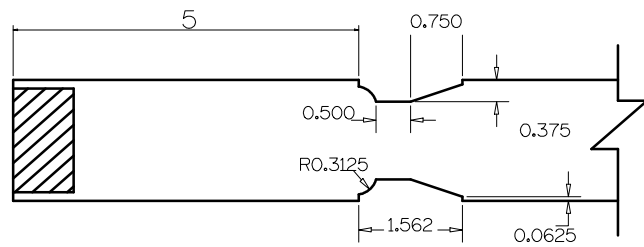

SL3010	A	B	C	D	E	F	G
4-0 THRU 2-0	5"	5"	9"	3"	VARIES	10 1/2"	18 3/4"
1-10 THRU 1-4	4"	5"	9"	3"	VARIES	10 1/2"	18 3/4"
1-2	3"	5"	9"	3"	VARIES	10 1/2"	18 3/4"
1-0	2"	5"	9"	3"	VARIES	10 1/2"	18 3/4"

Timberland
CUSTOM DOORS FOR A LIFETIME OF OPENINGS

Detail: SL3010 2INCH / PNL/ PNL

Date: 5/9/19

Customer:

DWG#

By: C J B