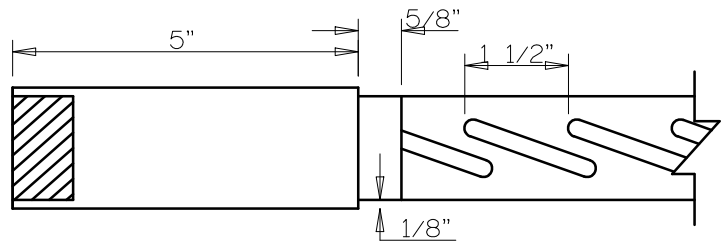

SL3010	A	B	C	D	E	F	G
4-0 THRU 2-0	5"	5"	9"	3"	VARIES	10 1/2"	18 3/4"
1-10 THRU 1-4	4"	5"	9"	3"	VARIES	10 1/2"	18 3/4"
1-2	3"	5"	9"	3"	VARIES	10 1/2"	18 3/4"
1-0	2"	5"	9"	3"	VARIES	10 1/2"	18 3/4"

Timberland
CUSTOM DOORS FOR A LIFETIME OF OPENINGS

Detail: SL3010 2INCH / PNL/ PNL

Date: 5/9/19

Customer:

DWG#

By: C J B