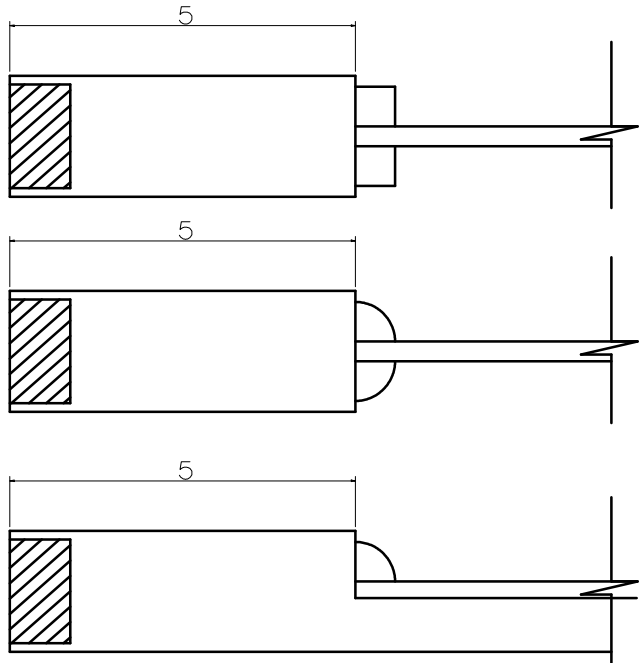

SL3100	A	B	C	D	E	F
4-0 THRU 2-6	5"	5"	9"	3"	VARIABLES	VARIABLES
2-4 THRU 2-0	4"	5"	9"	2"	VARIABLES	VARIABLES

Timberland
CUSTOM DOORS FOR A LIFETIME OF OPENINGS

Detail: STILELINE SL2190 2-LITE / MIRROR

Date: 5/9/19