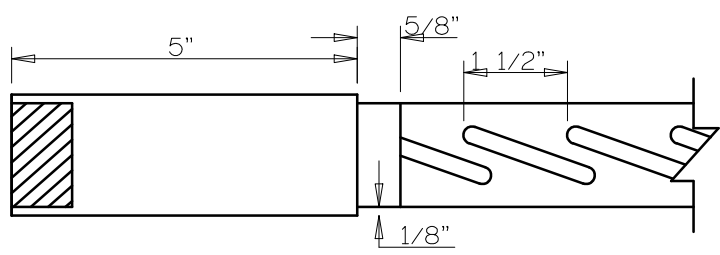

SL2020	A	B	C	D	E	F
4-0 THRU 2-0	5"	5"	9"	5"	VARIABLE	24 1/2"
1-10 THRU 1-4	4"	5"	9"	5"	VARIABLE	24 1/2"
1-2	3"	5"	9"	5"	VARIABLE	24 1/2"
1-0	2"	5"	9"	5"	VARIABLE	24 1/2"

Timberland
 CUSTOM DOORS FOR A LIFETIME OF OPENINGS

Detail: SL2020 2" PNL/ LVR

Date: 5/9/19

Customer:

DWG#

By: C J B