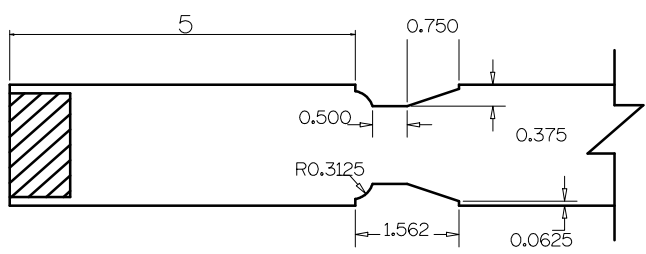

SL2020	A	B	C	D	E	F
4-0 THRU 2-0	5"	5"	9"	5"	VARIABLE	24 1/2"
1-10 THRU 1-4	4"	5"	9"	5"	VARIABLE	24 1/2"
1-2	3"	5"	9"	5"	VARIABLE	24 1/2"
1-0	2"	5"	9"	5"	VARIABLE	24 1/2"

Timberland
 CUSTOM DOORS FOR A LIFETIME OF OPENINGS

Detail: SL2020 2" PNL/ LVR

Date: 5/9/19

Customer:

DWG#

By: C J B