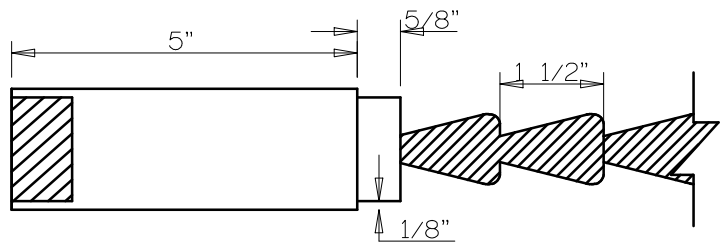

SL2020	A	B	C	D	E	F
4-0 THRU 2-0	5"	5"	9"	5"	VARIABLE	24 1/2"
1-10 THRU 1-4	4"	5"	9"	5"	VARIABLE	24 1/2"
1-2	3"	5"	9"	5"	VARIABLE	24 1/2"
1-0	2"	5"	9"	5"	VARIABLE	24 1/2"

Timberland
 CUSTOM DOORS FOR A LIFETIME OF OPENINGS

Detail: SL2020 2" PNL/ LVR

Date: 5/9/19

Customer:

DWG#

By: C J B