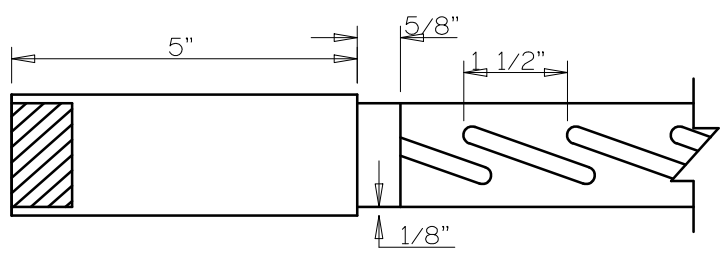

SL2020	A	B	C	D	E	F
4-0 THRU 2-0	5"	5"	9"	5"	VARIABLE	24 1/2"
1-10 THRU 1-4	4"	5"	9"	5"	VARIABLE	24 1/2"
1-2	3"	5"	9"	5"	VARIABLE	24 1/2"
1-0	2"	5"	9"	5"	VARIABLE	24 1/2"

Timberland
 CUSTOM DOORS FOR A LIFETIME OF OPENINGS

Detail: SL2020 2" LVR

Date: 5/9/19

Customer:

DWG#

By: C J B