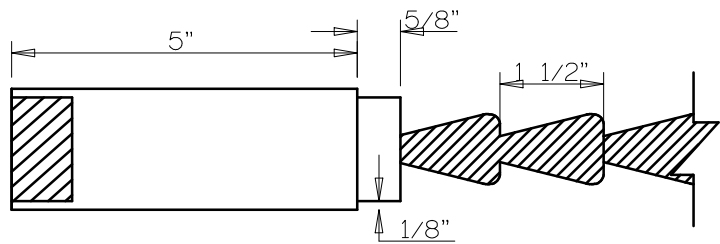

SL2020	A	B	C	D	E	F
4-0 THRU 2-0	5"	5"	9"	5"	VARIABLE	24 1/2"
1-10 THRU 1-4	4"	5"	9"	5"	VARIABLE	24 1/2"
1-2	3"	5"	9"	5"	VARIABLE	24 1/2"
1-0	2"	5"	9"	5"	VARIABLE	24 1/2"

Timberland
 CUSTOM DOORS FOR A LIFETIME OF OPENINGS

Detail: SL2020 2" LVR

Date: 5/9/19

Customer:

DWG#

By: C J B