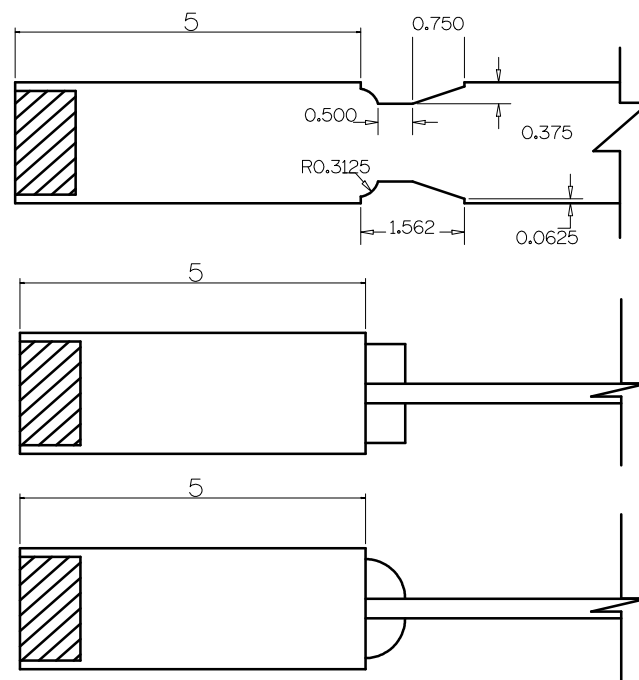

SL2010	A	B	C	D	E	F
4-0 THRU 2-0	5"	5"	9"	5"	VARIES	24 1/2"
1-10 THRU 1-4	4"	5"	9"	5"	VARIES	24 1/2"
1-2	3"	5"	9"	5"	VARIES	24 1/2"
1-0	2"	5"	9"	5"	VARIES	24 1/2"

Timberland
 CUSTOM DOORS FOR A LIFETIME OF OPENINGS

Detail: STILELINE SL2010 1-LITE / PANEL

Date: 5/9/19

Customer:

DWG#

By: C J B