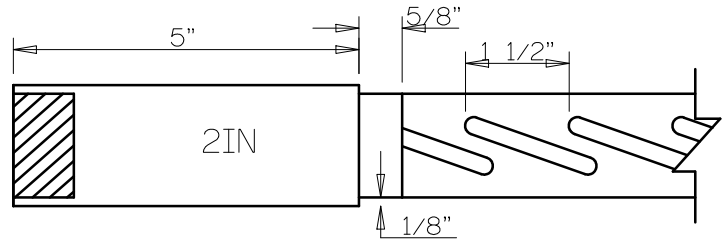

SL1010	A	B	C
4-0 THRU 2-0	5"	5"	9"
1-10 THRU 1-4	4"	5"	9"
1-2	3"	5"	9"
1-0	2"	5"	9"

Timberland
CUSTOM DOORS FOR A LIFETIME OF OPENINGS

Detail: STILELINE SL1010

Date: 5/9/19

Customer:

DWG#

By: C J B