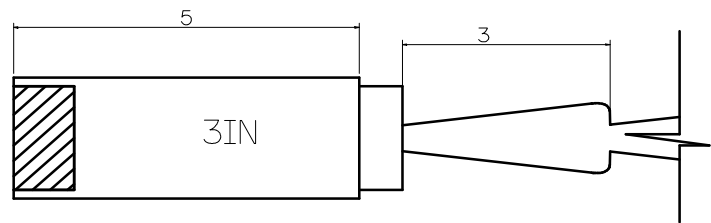

SL1010	A	B	C
4-0 THRU 2-0	5"	5"	9"
1-10 THRU 1-4	4"	5"	9"
1-2	3"	5"	9"
1-0	2"	5"	9"

Timberland
CUSTOM DOORS FOR A LIFETIME OF OPENINGS

Detail: STILELINE SL1010

Date: 5/9/19

Customer:

DWG#

By: C J B