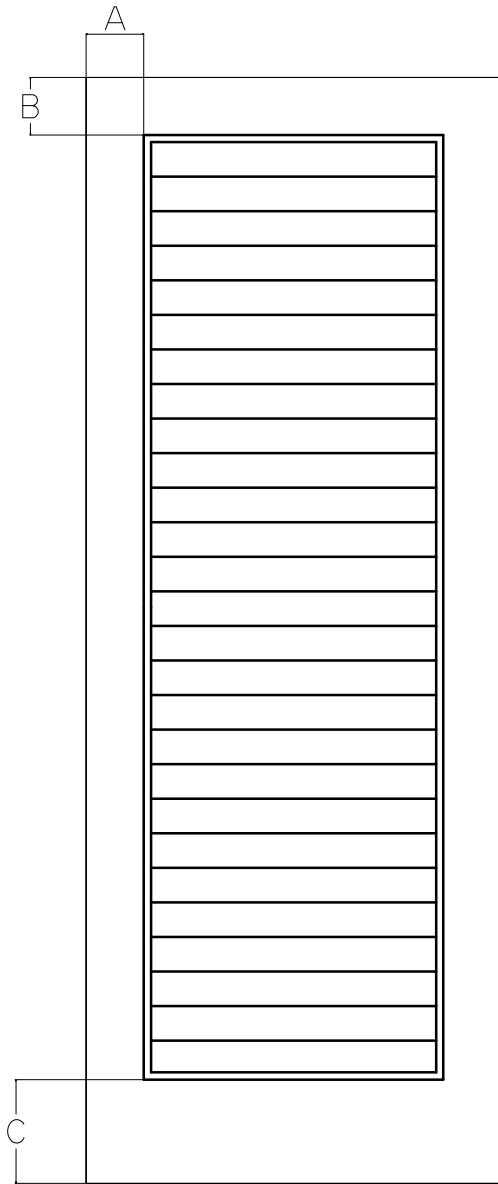

SL1010	A	B	C
4-0 THRU 2-0	5"	5"	9"
1-10 THRU 1-4	4"	5"	9"
1-2	3"	5"	9"
1-0	2"	5"	9"

Timberland
CUSTOM DOORS FOR A LIFETIME OF OPENINGS

Detail: STILELINE SL1010

Date: 5/9/19

Customer:

DWG#

By: C J B