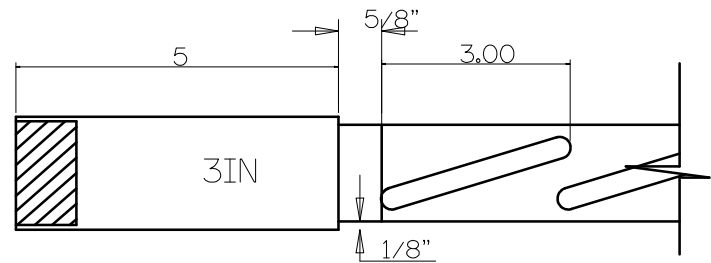

SL1010	A	B	C
4-0 THRU 2-0	5"	5"	9"
1-10 THRU 1-4	4"	5"	9"
1-2	3"	5"	9"
1-0	2"	5"	9"

Timberland
CUSTOM DOORS FOR A LIFETIME OF OPENINGS

Detail: STILELINE SL1010

Date: 5/9/19

Customer:

DWG#

By: C J B