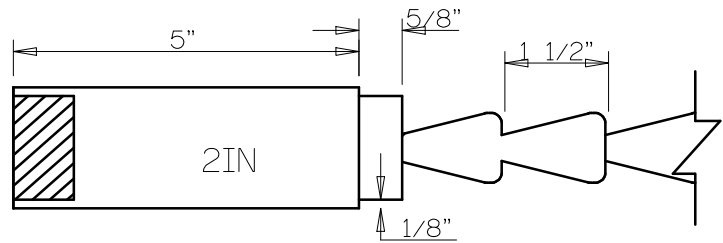

SL1010	A	B	C
4-0 THRU 2-0	5"	5"	9"
1-10 THRU 1-4	4"	5"	9"
1-2	3"	5"	9"
1-0	2"	5"	9"

Timberland
CUSTOM DOORS FOR A LIFETIME OF OPENINGS

Detail: STILELINE SL1010

Date: 5/9/19

Customer:

DWG#

By: C J B