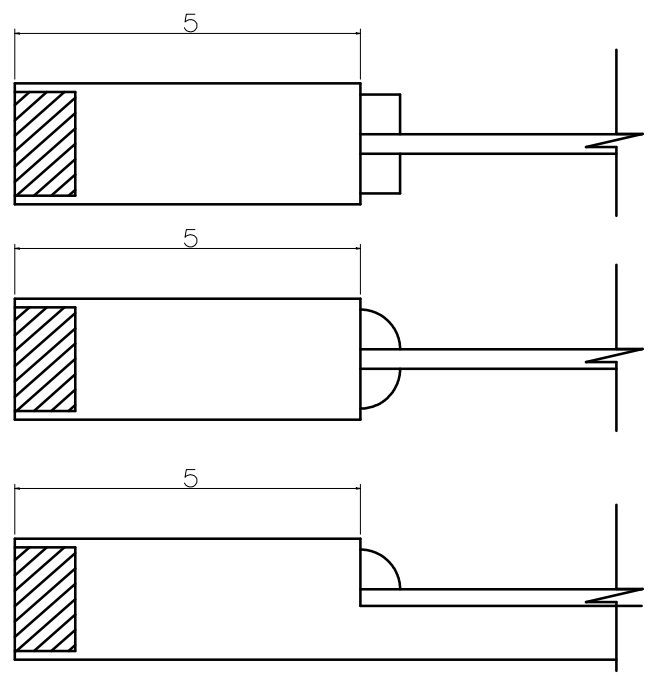

SL1010	A	B	C
4-0 THRU 2-0	5"	5"	9"
1-10 THRU 1-4	4"	5"	9"
1-2	3"	5"	9"
1-0	2"	5"	9"

Timberland
 CUSTOM DOORS FOR A LIFETIME OF OPENINGS

Detail: STILELINE SL1010 GLASS/MIRROR

Date: 5/9/19

Customer:

DWG#

By: C J B