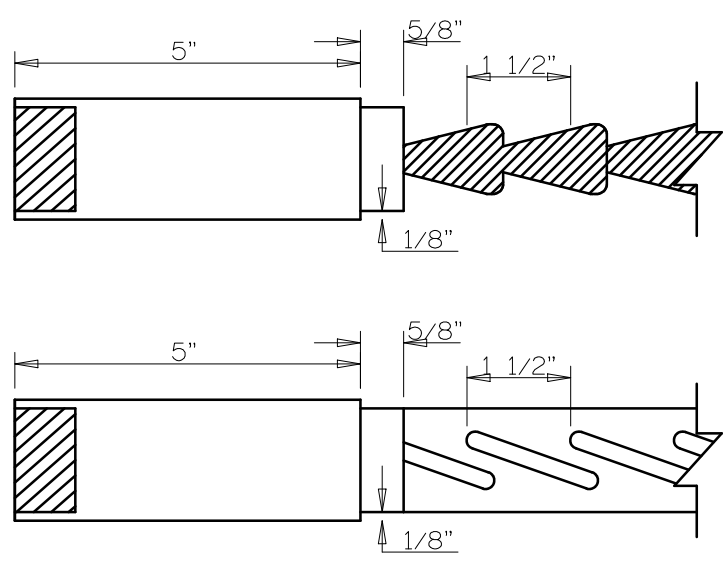

| SL4010 | A | B | C | D | E | F | G | H |
|--------------------|----|----|----|----|--------|---------|---|--------|
| 4-0 THRU 2-6 | 5" | 5" | 9" | 5" | VARIES | 24 1/2" | 3 | VARIES |
| 2-4 THRU 2-0 | 4" | 5" | 9" | 5" | VARIES | 24 1/2" | 2 | VARIES |

Timberland
 CUSTOM DOORS FOR A LIFETIME OF OPENINGS

Detail: SL4010 LVR/LVR BI-FOLD Date: 5/9/19
 Customer: DWG# By: C J B