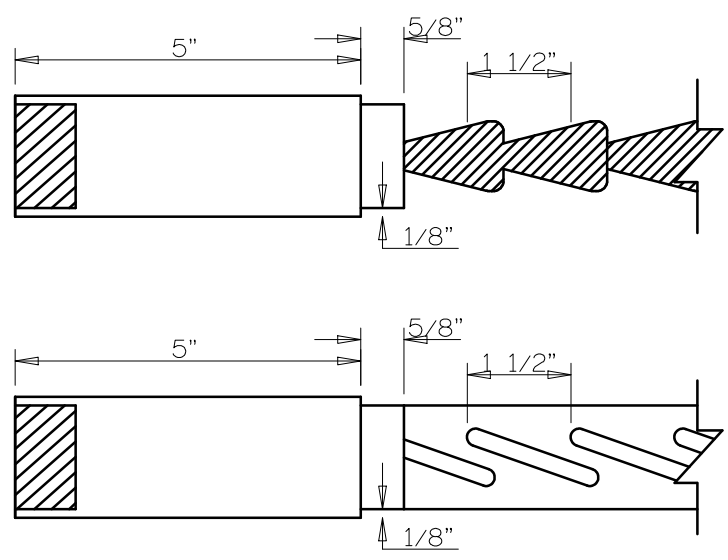

SL4010	A	B	C	D	E	F	G	H
4-0 THRU 2-6	5"	5"	9"	5"	VARIES	24 1/2"	3	VARIES
2-4 THRU 2-0	4"	5"	9"	5"	VARIES	24 1/2"	2	VARIES

Timberland
 CUSTOM DOORS FOR A LIFETIME OF OPENINGS

Detail: STILELINE SL4010 2IN LVR