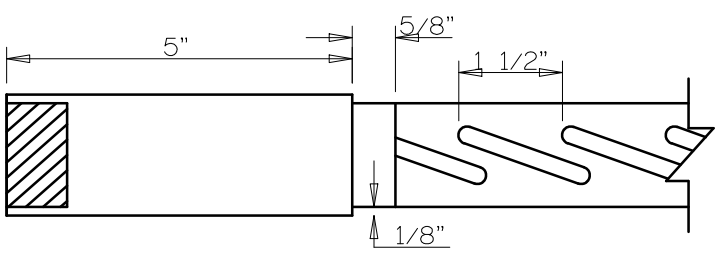

SL2010	A	B	C	D	E	F
4-0 THRU 2-0	5"	5"	9"	5"	VARIES	24 1/2"
1-10 THRU 1-4	4"	5"	9"	5"	VARIES	24 1/2"
1-2	3"	5"	9"	5"	VARIES	24 1/2"
1-0	2"	5"	9"	5"	VARIES	24 1/2"

Timberland
CUSTOM DOORS FOR A LIFETIME OF OPENINGS