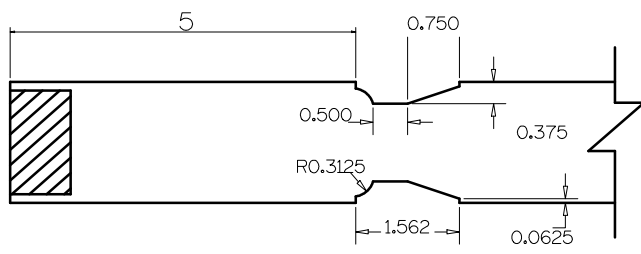

SL2010	A	B	C	D	E	F
4-0 THRU 2-0	5"	5"	9"	5"	VARIES	24 1/2"
1-10 THRU 1-4	4"	5"	9"	5"	VARIES	24 1/2"
1-2	3"	5"	9"	5"	VARIES	24 1/2"
1-0	2"	5"	9"	5"	VARIES	24 1/2"

Timberland
CUSTOM DOORS FOR A LIFETIME OF OPENINGS