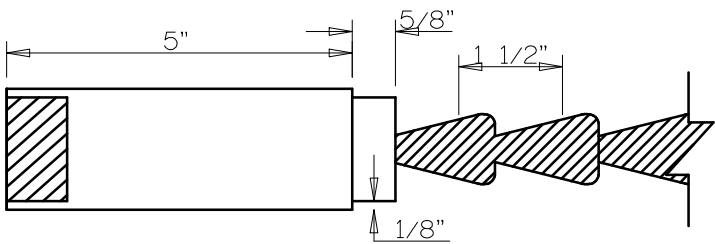

SL2010	A	B	C	D	E	F
4-0 THRU 2-0	5"	5"	9"	5"	VARIES	24 1/2"
1-10 THRU 1-4	4"	5"	9"	5"	VARIES	24 1/2"
1-2	3"	5"	9"	5"	VARIES	24 1/2"
1-0	2"	5"	9"	5"	VARIES	24 1/2"

Timberland
CUSTOM DOORS FOR A LIFETIME OF OPENINGS