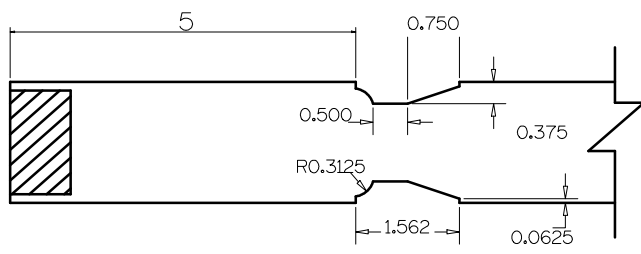

SL2010	A	B	C	D	E	F
4-0 THRU 2-0	5"	5"	9"	5"	VARIES	24 1/2"
1-10 THRU 1-4	4"	5"	9"	5"	VARIES	24 1/2"
1-2	3"	5"	9"	5"	VARIES	24 1/2"
1-0	2"	5"	9"	5"	VARIES	24 1/2"

**Timberland**  
CUSTOM DOORS FOR A LIFETIME OF OPENINGS