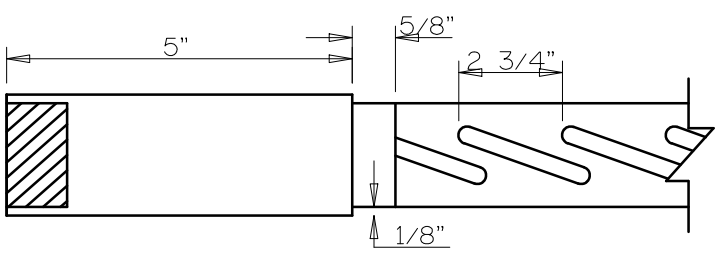

SL2010	A	B	C	D	E	F
4-0 THRU 2-0	5"	5"	9"	5"	VARIABLE	24 1/2"
1-10 THRU 1-4	4"	5"	9"	5"	VARIABLE	24 1/2"
1-2	3"	5"	9"	5"	VARIABLE	24 1/2"
1-0	2"	5"	9"	5"	VARIABLE	24 1/2"

Timberland
CUSTOM DOORS FOR A LIFETIME OF OPENINGS

Detail: SL2010 3"LVR/ PNL

Date: 5/9/19

Customer:

DWG#

By: C J B