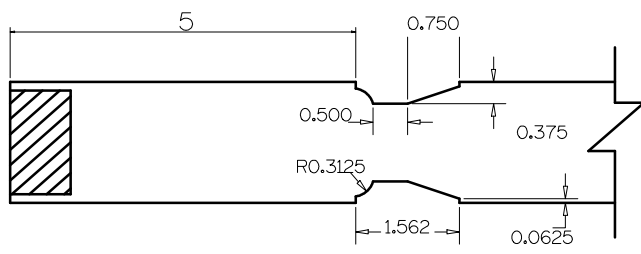

SL2010	A	B	C	D	E	F
4-0 THRU 2-0	5"	5"	9"	5"	VARIABLE	24 1/2"
1-10 THRU 1-4	4"	5"	9"	5"	VARIABLE	24 1/2"
1-2	3"	5"	9"	5"	VARIABLE	24 1/2"
1-0	2"	5"	9"	5"	VARIABLE	24 1/2"

Timberland
CUSTOM DOORS FOR A LIFETIME OF OPENINGS

Detail: SL2010 3"LVR/ PNL

Date: 5/9/19

Customer:

DWG#

By: C J B