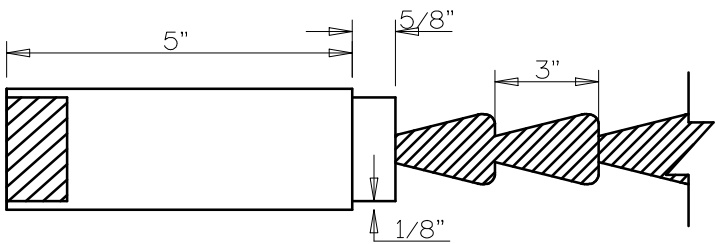

SL2010	A	B	C	D	E	F
4-0 THRU 2-0	5"	5"	9"	5"	VARIABLE	24 1/2"
1-10 THRU 1-4	4"	5"	9"	5"	VARIABLE	24 1/2"
1-2	3"	5"	9"	5"	VARIABLE	24 1/2"
1-0	2"	5"	9"	5"	VARIABLE	24 1/2"

Timberland
CUSTOM DOORS FOR A LIFETIME OF OPENINGS

Detail: SL2010 3"LVR/ PNL

Date: 5/9/19

Customer:

DWG#

By: C J B