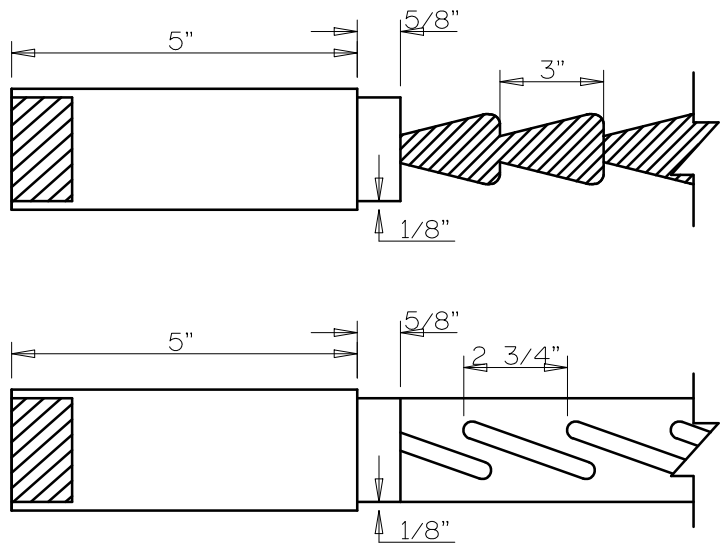

SL2010	A	B	C	D	E	F
4-0 THRU 2-0	5"	5"	9"	5"	VARIABLE	24 1/2"
1-10 THRU 1-4	4"	5"	9"	5"	VARIABLE	24 1/2"
1-2	3"	5"	9"	5"	VARIABLE	24 1/2"
1-0	2"	5"	9"	5"	VARIABLE	24 1/2"

**Timberland**  
 CUSTOM DOORS FOR A LIFETIME OF OPENINGS

Detail: SL2010 3"LVR Date: 5/9/19  
 Customer: DWG# By: C J B